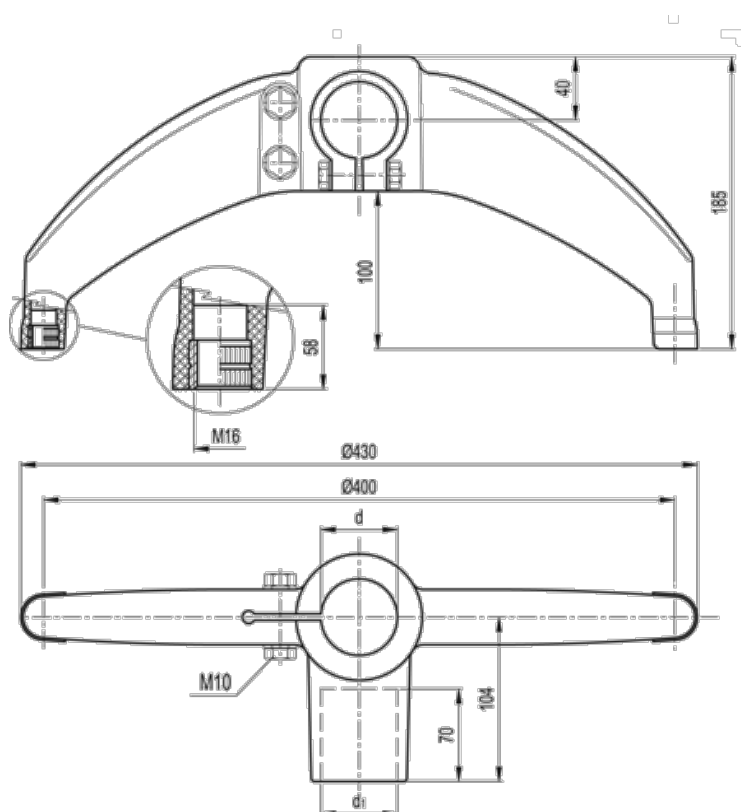

Data Sheet

Article number: 2310419625

Description: E+G Support base with connection joint
BAG2-180-60-42-SST

Measures

d (inch) = 2 Gas
d1 (inch) = 1 1/4 Gas
d1 (mm) = 42.4
d mm = 60.3
Weight (g) = 690